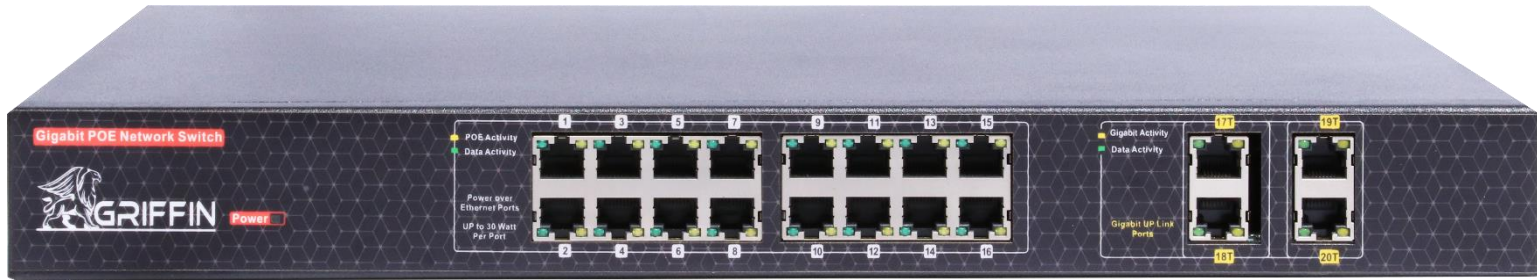

GRIFFIN GF-FS0416RR Network Switch

Gigabit PoE Network Switch

- Total Port: 20 Port
- Ethernet PoE Port: 16 Port 10/100 (Up to 400 Watt Max)
- Ethernet Uplink Port: 4 Port Gigabit
- Internal Bandwidth: 11.2Gb - Processor Type: Realtek
- Cabling: 1000Base-TX: Cat6 UTP or above (100m)
- Standard: IEEE802.3at, Each Port 25.5W
- Power: 110~240VAC - Mounting: Rack mount (1U)