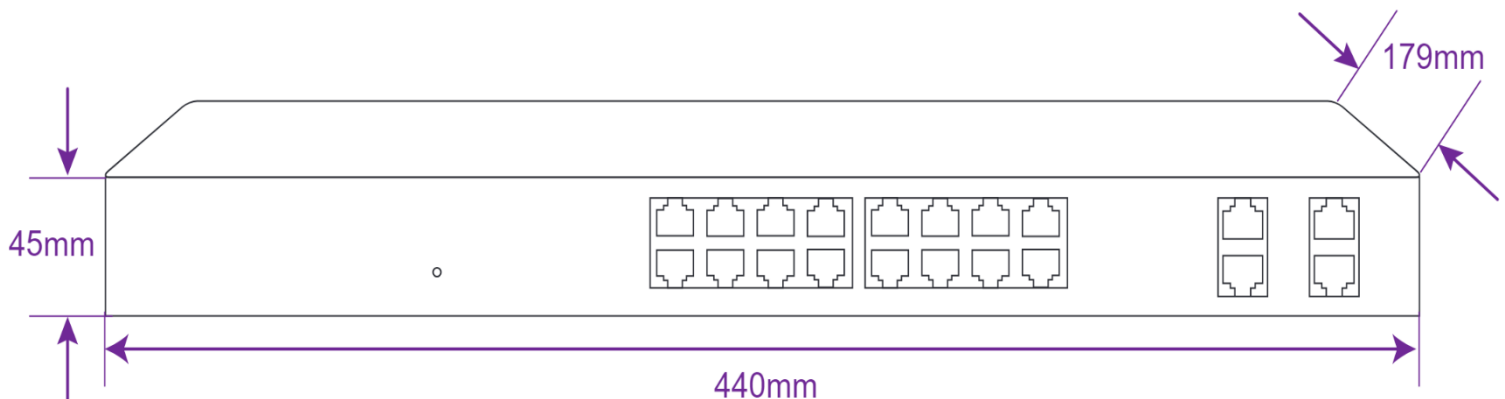

GRIFFIN GF-FS0416RR Network Switch

Gigabit PoE Network Switch

- Total Port: 20 Port
- Ethernet PoE Port: 16 Port 10/100 (Up to 400 Watt Max)
- Ethernet Uplink Port: 4 Port Gigabit
- Internal Bandwidth: 11.2Gb - Processor Type: Realtek
- Cabling: 1000Base-TX: Cat6 UTP or above (100m)
- Standard: IEEE802.3at, Each Port 25.5W
- Power: 110~240VAC - Mounting: Rack mount (1U)