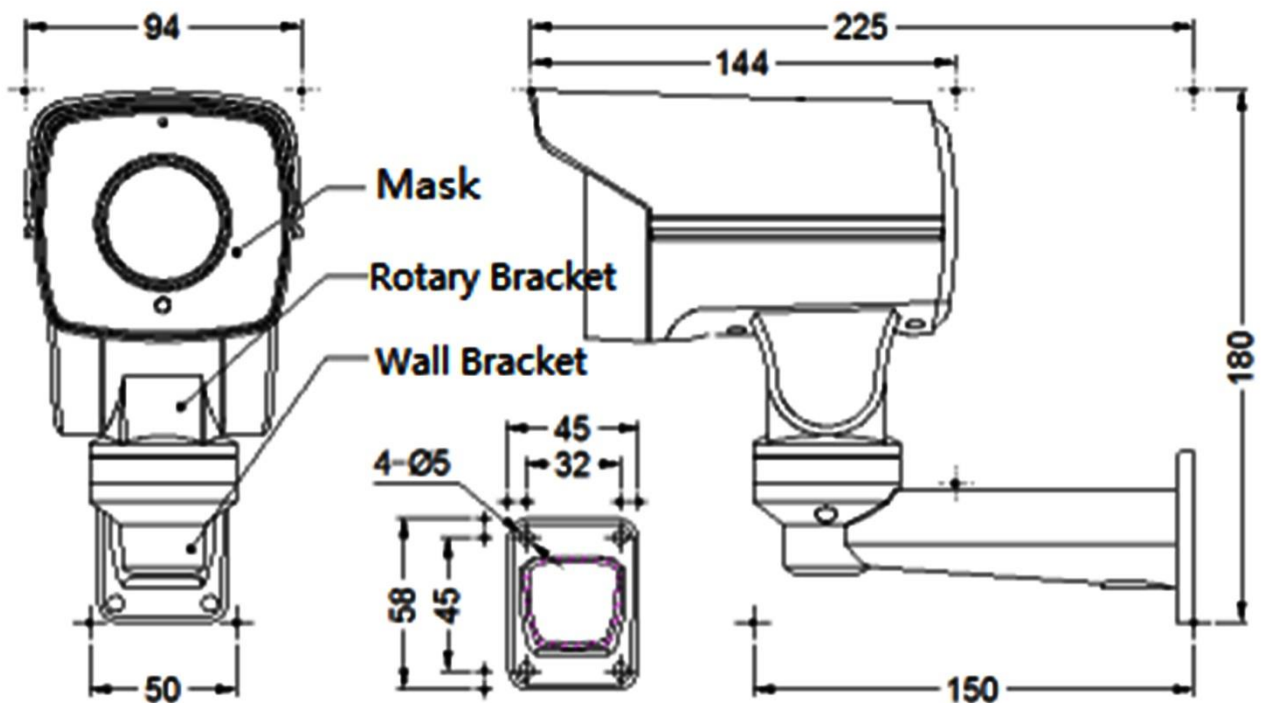

Camera	Image Sensor	2.48MP Starlight - 1/2.7" Progressive Scan Panasonic 34227
	DSP	HiSilicon 3516D
	Lens	5.1 ~ 76.5mm Motorized Fast Auto Focus Lens ( 15X Motorize Zoom )
	Resolution	2.48MP (2000*1241)
	Available IR Range	80~100M Smart IR SMD Technology
	D/N Filter	Dual Filter Switching
	Min Illumination	Color: 0.01 Lux(AGC on) - B/W: 0.0 Lux(IR on)
	PTZ	Pan Range: 0°~260° Endless - Pan Speed: 0°~12°/S Tilt Range: -5°~60° - Tilt Speed: 0°~12°/S Number of Preset: 255 - Patrol: 8 - Pattern: 4 - Park Action: Yes
	StarLight View	Yes-Color
Picture Adjust	Picture Function	120db WDR, BLC, 2D/3D-DNR, ROI
	Digital Zoom	16X
	Shutter Speed	Manual (1/30 ~ 1/30.000), Auto, Iris Priority, Shutter Priority
	Image Parameter Control	Adjust 0 ~ 100
	D/N Control	Timing, Auto, Color on, Color off
	Image Parameter	Saturation, Brightness, Contrast, Sharpness, Hue
Video Audio	Video Compression	H.264 , H.265
	Audio Compression	Optional (G711A, G711U)
	Frame Rate(60Hz)	30fps@2MP (1920*1080), 30fps@960P
	Transmission Stream	Dual Stream (Code Rate: 128kb-16mb)
Network	Protocols	TCP/IP, ICMP, HTTP, HTTPS, FTP, DHCP, DNS, DDNS, Port Mapping, RTSP, Email, PPPoE, NAT, UPnP, SNMP, IPV4 ,IPV6, Platform Access
	Compatibility	Onvif Ver2.6, Profile S, CGI, SDK, API
	Max Users	10 Users
	Streaming Method	Unicast, Multicast
	Web Viewer	Internet Explorer
	Recording Software	Unlimited CMS/VMS 128CH Per Monitor
	Smart Device	IOS, Android Phone & Tablet
Function	Recording	FTP, NVR, CMS, NAS, SD Card
	Record Type	Schedule, Timing, Motion Detection, Alarm, Capture
	Alarm Triggers	All Intelligent Function
	Event Action	Email, Snapshot, Recording, Alarm Out, Notify Surveillance Center, Audible Warning, Trigger Channel
	Intelligent Function	Motion Detection, Video Tampering, Exception
Interface	Network	RJ45(10/100mbps)
	Audio	Optional (Audio Out, Audio In)
	Alarm	Optional (Audio Out, Audio In)
	CVBS	N/A
	Power	PoE LAN, DC12V
	Memory Slot	Micro SD (256Gb Max)
General	IP Rating	IP67, IK10 , 6KV Surge Protection
	Power Supply	DC12V/1A
	POE Supply	IEEE802.3af - Max 12Watt
	Dimension	225*180 mm
	Weight	0.92 Kg
	Operation Humidity	Max Up to 95%RH(Non Condensing)
	Operation Temp	-35°C ~ +65°C
	MTBF	100K hrs min. MIL-HDBK-217F (25°)