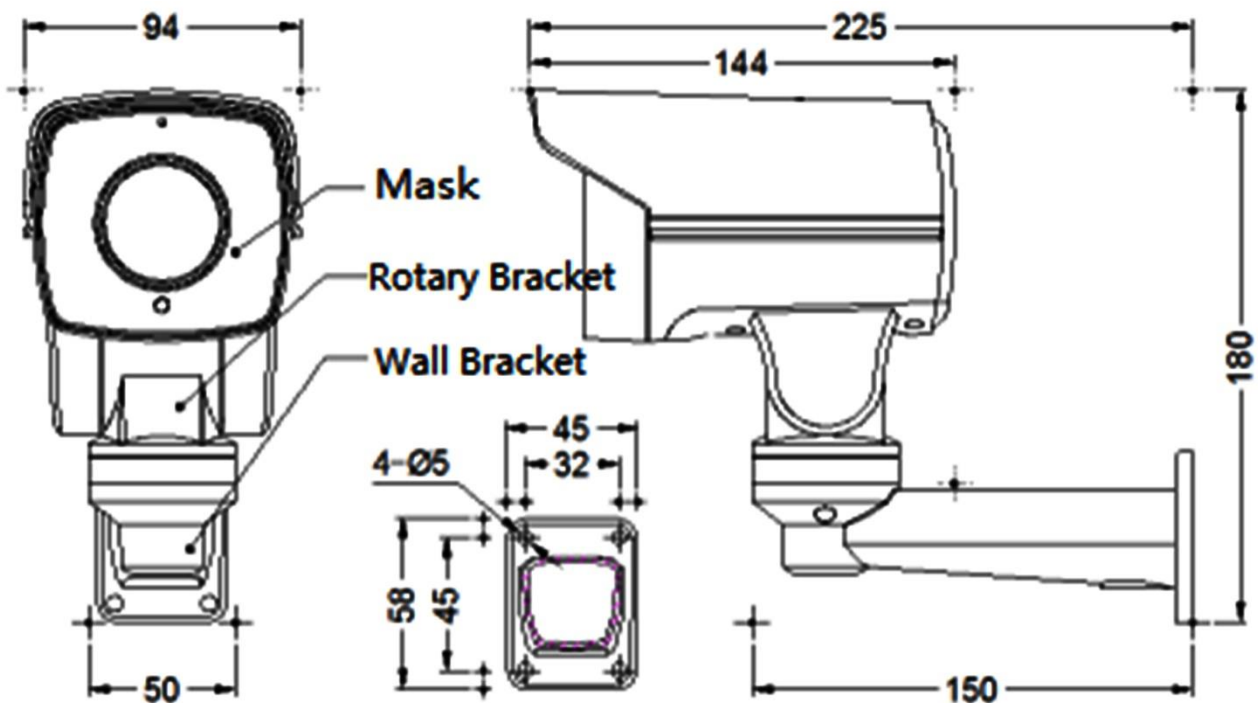

# GRIFFIN GF-IP4450SH-10X Network Camera

Fully-featured Bullet PTZ, all-around 5MP surveillance

- resolution: 5 megapixel - StarLight
- Image Sensor: 1/2.8" Progressive Scan SONY IMX335
- CPU: SigmaStar SSC338Q
- Frame Rate: 30fps@5MP (2592\*1944), 30fps@4MP, 30fps@2MP - Dual Streams
- Video Compression: H.264 / H.265
- Lens: 5.1 ~ 51mm Motorized Fast Auto Focus Lens ( 10X Motorize Zoom ) – 10X Digital Zoom
- Picture Function: 120db WDR , 2D/3D-DNR , ROI
- Memory Slot: Micro SD (256Gb Max)
- Pan Range: 0°~260° Endless - Tilt Range: -5°~60° - Pan Speed: 0°~12°/S - Tilt Speed: 0°~12°/S
- Number of Preset: 255 - Patrol: 8 - Pattern: 4 - Park Action: Yes
- Audio: Optional, Alarm: Optional
- IR Distance: 80~100M Smart IR (4pcs Array)
- Compatibility: Onvif Ver2.6, Profile S
- Power Supply: DC12V / PoE LAN
- IP Rating: IP67, IK10, 6KV Surge Protection