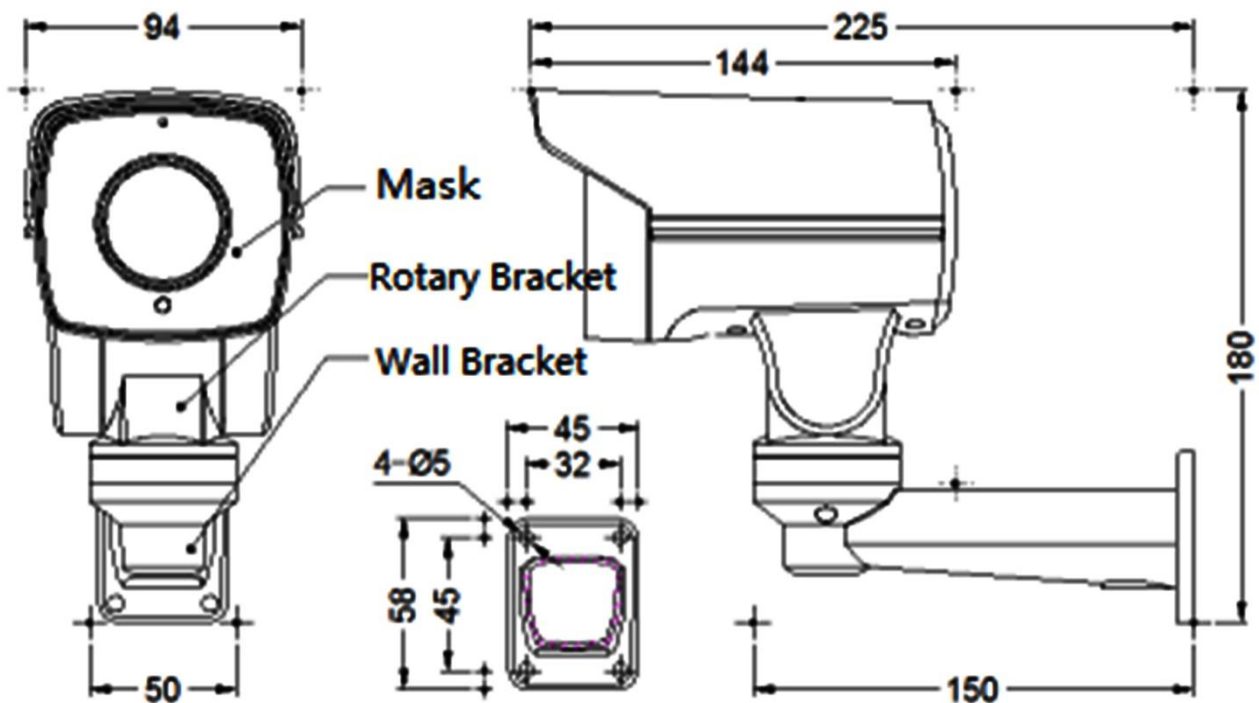

Camera	Image Sensor	8MP Starlight - 1/2.8" Progressive Scan SONY IMX415
	DSP	SigmaStar SSC338Q
	Lens	5.1 ~ 51mm Motorized Fast Auto Focus Lens ( 10X Motorize Zoom )
	Resolution	8MP (3840*2160)
	Available IR Range	80~100M Smart IR (4pcs Array)
	D/N Filter	Dual Filter Switching
	Min Illumination	Color: 0.01 Lux(AGC on) - B/W: 0.0 Lux(IR on)
	PTZ	Pan Range: 0°~260° Endless - Pan Speed: 0°~12°/S Tilt Range: -5°~60° - Tilt Speed: 0°~12°/S Number of Preset: 255 - Patrol: 8 - Pattern: 4 - Park Action: Yes
	StarLight View	Yes-Color
Picture Adjust	Picture Function	120db WDR, BLC, 2D/3D-DNR, ROI
	Digital Zoom	10X
	Shutter Speed	Manual (1/30 ~ 1/30.000), Auto, Iris Priority, Shutter Priority
	Image Parameter Control	Adjust 0 ~ 100
	D/N Control	Timing, Auto, Color on, Color off
	Image Parameter	Saturation, Brightness, Contrast, Sharpness, Hue
Video Audio	Video Compression	H.264 , H.265
	Audio Compression	Optional (G711A, G711U)
	Frame Rate(60Hz)	30fps@8MP (3840*2160), 30fps@5MP (2592*1944), 30fps@4MP, 30fps@2MP (1920*1080)
	Transmission Stream	Dual Stream (Code Rate: 32kb-10240kb)
Network	Protocols	TCP/IP, ICMP, HTTP, HTTPS, FTP, DHCP, DNS, DDNS, Port Mapping, RTSP, Email, PPPoE, NAT, UPnP, SNMP, IPV4 ,IPV6, Platform Access
	Compatibility	Onvif Ver2.6, Profile S, CGI, SDK, API
	Max Users	10 Users
	Streaming Method	Unicast, Multicast
	Web Viewer	Internet Explorer
	Recording Software	Unlimited CMS/VMS 128CH Per Monitor
	Smart Device	IOS, Android Phone & Tablet
Function	Recording	FTP, NVR, CMS, NAS, SD Card
	Record Type	Schedule, Timing, Motion Detection, Alarm, Capture
	Alarm Triggers	All Intelligent Function
	Event Action	Email, Snapshot, Recording, Alarm Out, Notify Surveillance Center, Audible Warning, Trigger Channel
	Intelligent Function	Motion Detection, Video Tampering, Face Detection, Human Shape Detection, Car And Non car
Interface	Network	RJ45(10/100mbps)
	Audio	Optional (Audio Out, Audio In)
	Alarm	Optional (Audio Out, Audio In)
	CVBS	N/A
	Power	PoE LAN, DC12V
	Memory Slot	Micro SD (256Gb Max)
General	IP Rating	IP67, IK10 , 6KV Surge Protection
	Power Supply	DC12V/1A
	POE Supply	IEEE802.3af - Max 12Watt
	Dimension	225*180 mm
	Weight	0.92 Kg
	Operation Humidity	Max Up to 95%RH(Non Condensing)
	Operation Temp	-35°C ~ +65°C
	MTBF	100K hrs min. MIL-HDBK-217F (25°)