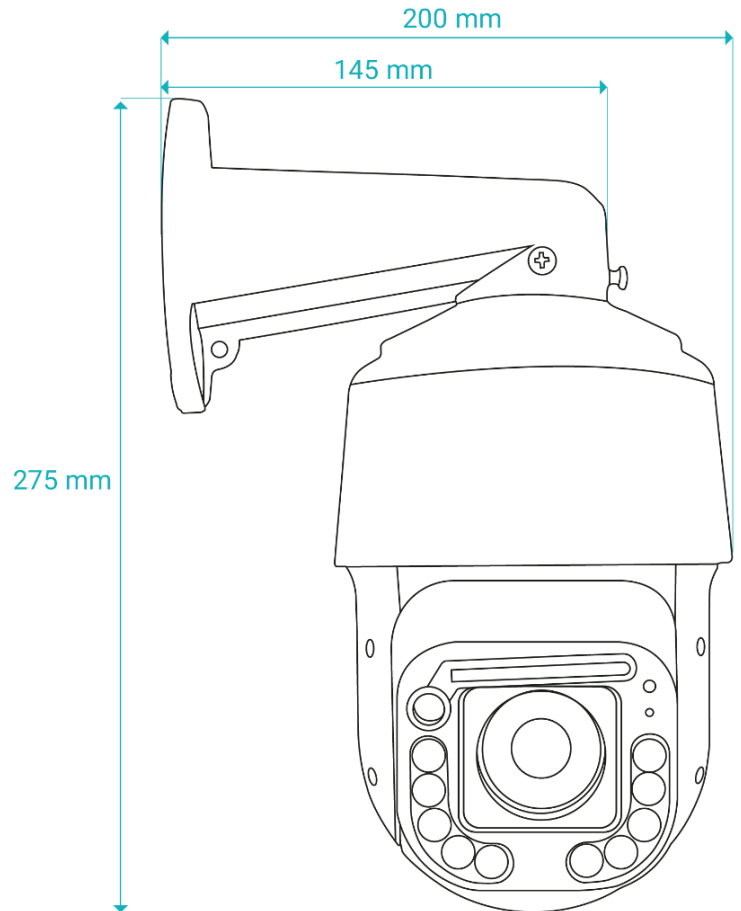

GRIFFIN GF-IP8480SH-36X200 Network Camera

Fully-featured Speed Dome, all-around 8MP surveillance

- resolution: 8 megapixel - StarLight
- Image Sensor: 1/2.8" Progressive Scan SONY IMX415
- CPU: SigmaStar SSC338Q
- Frame Rate: 30fps@8MP (3840*2160), 30fps@5MP, 30fps@2MP - Dual Streams
- Video Compression: H.264 / H.265
- Lens: 4.3 ~ 154.8mm Motorized Fast Auto Focus Lens (36X Motorize Zoom) – 10X Digital Zoom
- Picture Function: 120db WDR , 2D/3D-DNR , ROI
- Memory Slot: Micro SD (256Gb Max)
- Pan Range: 0°~360° Endless - Tilt Range: -15°~90° - Pan Speed: 0°~100°/S - Tilt Speed: 0°~80°/S
- Number of Preset: 256 - Patrol: 8 - Pattern: 4 - Park Action: Yes
- Audio: Internal Mic, Internal Speaker - Alarm: Optional
- IR Distance: 160~200M Smart IR (8pcs), 40~50M White light (2pcs)
- Compatibility: Onvif Ver2.6, Profile S
- Power Supply: DC12V / PoE LAN
- IP Rating: IP67, IK10, 6KV Surge Protection - Wiper: Yes
- Intelligent Function: Motion Detection, Video Tampering, Face Detection, Human Shape Detection, Car And Non car